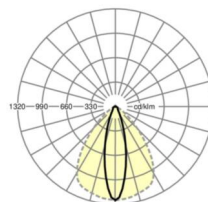

ELECTRICAL ENGINEERING

Controller	Electronic driver (1 pcs.)
System output	34W
Mains voltage	230V/50Hz
Energy efficiency class/light source	C

LIGHTING TECHNOLOGY

Placement	LED, Colour rendering/Light colour CRI ≥ 80 / 3000K
Colour tolerance (MacAdam)	3SDCM
Nominal luminous flux	5887lm
LED service life	50000h L80/B10 (Tq 30°C), 70000h L80/B50 (Tq 30°C)
Luminaire luminous efficiency	171lm/W
Beam angle	25° (C0) / 100° (C90)
UGR lat./long.	16.5 / 21.8

MECHANICS

Housing colour	black RAL 9005
Dimensions (LxWxDxH)	1531mm x 55mm x 37mm
Weight (net)	1.75kg
Type of installation	Mounting rail system installation, Light structure

Dimensions

L	1531 mm	Length
B	55 mm	Width
H	37 mm	Height

DEEP-LINK

<https://www.regiolux.de/en/article/19525004094>

Reference	LED 6000lm 830
ηLB	100 %
Φ ↓/↑	98 % / 2 %
UGR lat./long.	16.5 / 21.8