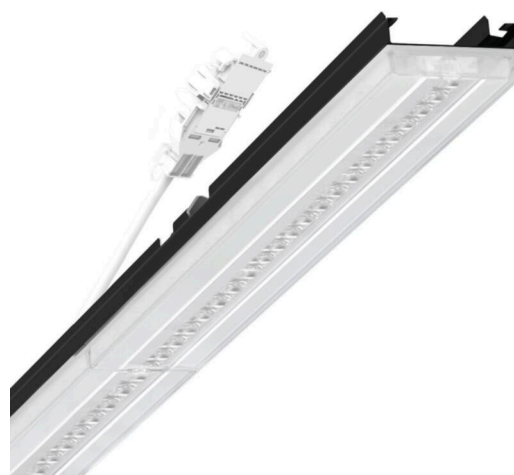

Variable device mount - Central.Line.Optic - direct, narrow distribution - visually continuous

Device mount made of a galvanised, profiled steel sheet; surface coated with polyester resin. Tool-free attachment with design-integrated pressure caps guarantee protection against theft and dismantling. Variable position on the mounting rail. Housing colour black RAL 9005; Direct, narrow-beam light distribution using the Central.Line.Optic HP made of PMMA plastic. The lens optics ensure absolute ease of assembly and are simple to maintain thanks to the easily cleaned surface. The compact 1-row arrangement of the lenses ensures that the dots merge into a line with a homogeneous appearance in the object. Electrical connection by means of a 1m connection cable for variable device mount positioning with a 3-pin, quick-fit plug connector in the light run with free phase pre-selection. They are exchangeable, permit modernisation and reliably prolong the service life of the overall system.

MECHANICS

Housing colour	black RAL 9005
Dimensions (LxWxDxH)	1531mm x 55mm x 37mm
Weight (net)	1.75kg
Type of installation	Mounting rail system installation, Light structure

Dimensions

L	1531 mm	Length
B	55 mm	Width
H	37 mm	Height

DEEP-LINK

<https://www.regiolux.de/en/article/19525004094>

Reference	LED 6000lm 830
ηLB	100 %
Φ ↓/↑	98 % / 2 %
UGR lat./long.	16.5 / 21.8